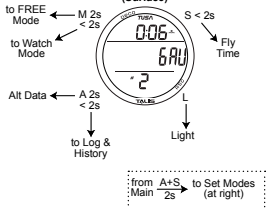

Included in the package:

- Talis with CR2430 battery installed.
- CD or DVD (Manual, PC Interface program).

Included or optional:

- Mac app.

WATCH MODE (Main Time)

NORM MODE (Surface)

SET GAS

Gas 1 - FO2, PO2 Alarm
Gas 1 - FO2, PO2 Alarm
FO2 50% Default

SET ALARMS

Audible
Depth
Elapsed Dive Time
NiBG
Dive Time Remaining

SET UTILITIES

Wet Activation
Units
Deep Stop
Safety Stop
Conservative Factor
Backlight Duration
Sampling Rate

A+S 2s
Serial Number

GAUG MODE (Surface)

NORM (Surface)

NORM (Dive)

Deep Stop

at 1/2 Max Depth for
2 min after Depths
> 80 FT (24 M)

Safety Stop

at 15 FT (5 M) for
3 min after Depths
> 30 FT (9 M)

FREE MODE (Surface)

from
Main

A+S
2s

SET ALARMS

A < 2s

A 2s

Elapsed Dive Time
Depth 1
Depth 2
Depth 3

to Set:
S hold (scroll up)
S < 2s (step up)
M < 2s (step down)
A < 2s (save setting)

GAUG (Surface)

GAUG (Dive)