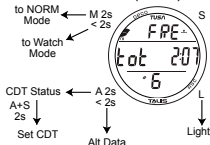

SET ALARMS

Audible
Depth
Elapsed Dive Time
NiBG
Dive Time Remaining

SET UTILITIES

Wet Activation
Units
Deep Stop
Safety Stop
Conservative Factor
Backlight Duration
Sampling Rate

A+S 2s
Serial Number

GAUG MODE (Surface)

NORM (Surface)

NORM (Dive)

Deep Stop

at 1/2 Max Depth for
2 min after Depths
> 80 FT (24 M)

Safety Stop

at 15 FT (5 M) for
3 min after Depths
> 30 FT (9 M)

FREE MODE (Surface)

from
Main

A+S
2s

SET ALARMS

A < 2s

A 2s

Elapsed Dive Time
Depth 1
Depth 2
Depth 3

to Set:
S hold (scroll up)
S < 2s (step up)
M < 2s (step down)
A < 2s (save setting)

GAUG (Surface)

GAUG (Dive)