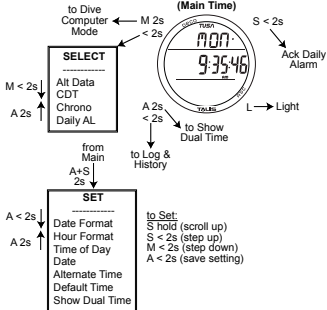

Included in the package:

- Talis with CR2430 battery installed.
- CD or DVD (Manual, PC Interface program).

Included or optional:

- Mac app.

WATCH MODE (Main Time)

NORM MODE (Surface)

SET GAS

Gas 1 - FO2, PO2 Alarm
Gas 1 - FO2, PO2 Alarm
FO2 50% Default

SET ALARMS

Audible
Depth
Elapsed Dive Time
NiBG
Dive Time Remaining

SET UTILITIES

Wet Activation
Units
Deep Stop
Safety Stop
Conservative Factor
Backlight Duration
Sampling Rate

A+S 2s
Serial Number

GAUG MODE (Surface)

NORM (Surface)

NORM (Dive)

Deep Stop

at 1/2 Max Depth for
2 min after Depths
> 80 FT (24 M)

Safety Stop

at 15 FT (5 M) for
3 min after Depths
> 30 FT (9 M)

FREE MODE (Surface)

from
Main

A+S
2s

SET ALARMS

A < 2s

A 2s

Elapsed Dive Time
Depth 1
Depth 2
Depth 3

to Set:
S hold (scroll up)
S < 2s (step up)
M < 2s (step down)
A < 2s (save setting)

GAUG (Surface)

GAUG (Dive)