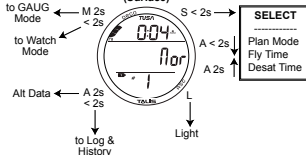

Included in the package:

- Talis with CR2430 battery installed.
- CD or DVD (Manual, PC Interface program).

Included or optional:

- Mac app.

WATCH MODE (Main Time)

NORM MODE (Surface)

SET GAS

Gas 1 - FO2, PO2 Alarm
Gas 1 - FO2, PO2 Alarm
FO2 50% Default

SET ALARMS

Audible
Depth
Elapsed Dive Time
NiBG
Dive Time Remaining

SET UTILITIES

Wet Activation
Units
Deep Stop
Safety Stop
Conservative Factor
Backlight Duration
Sampling Rate

A+S 2s
Serial Number

GAUG MODE (Surface)

NORM (Surface)

NORM (Dive)

Deep Stop

at 1/2 Max Depth for
2 min after Depths
> 80 FT (24 M)

Safety Stop

at 15 FT (5 M) for
3 min after Depths
> 30 FT (9 M)

FREE MODE (Surface)

from
Main

A+S
2s

SET ALARMS

A < 2s

A 2s

Elapsed Dive Time
Depth 1
Depth 2
Depth 3

to Set:
S hold (scroll up)
S < 2s (step up)
M < 2s (step down)
A < 2s (save setting)

GAUG (Surface)

GAUG (Dive)