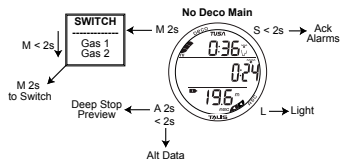

Included in the package:

- Talis with CR2430 battery installed.
- CD or DVD (Manual, PC Interface program).

Included or optional:

- Mac app.

WATCH MODE (Main Time)

NORM MODE (Surface)

SET GAS

Gas 1 - FO2, PO2 Alarm
Gas 1 - FO2, PO2 Alarm
FO2 50% Default

SET ALARMS

Audible
Depth
Elapsed Dive Time
NiBG
Dive Time Remaining

SET UTILITIES

Wet Activation
Units
Deep Stop
Safety Stop
Conservative Factor
Backlight Duration
Sampling Rate

A+S 2s
Serial Number

GAUG MODE (Surface)

NORM (Surface)

NORM (Dive)

Deep Stop

at 1/2 Max Depth for
2 min after Depths
> 80 FT (24 M)

Safety Stop

at 15 FT (5 M) for
3 min after Depths
> 30 FT (9 M)

FREE MODE (Surface)

from
Main

A+S
2s

SET ALARMS

A < 2s

A 2s

Elapsed Dive Time
Depth 1
Depth 2
Depth 3

to Set:
S hold (scroll up)
S < 2s (step up)
M < 2s (step down)
A < 2s (save setting)

GAUG (Surface)

GAUG (Dive)